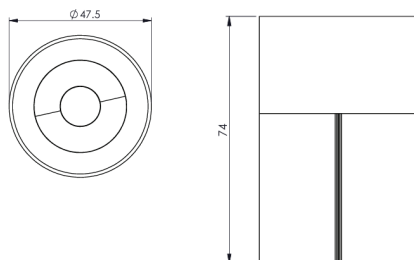

Single Line Diagram

SERNA FIXED-47

Recessed

SERNA FIXED TL-47

Quick Info

Mounting Type

Recessed

Material Colour

Customize RAL available

Protection mode

IP40

Driver Details

ON/OFF/, DALI-2 DT6 / DALI-2 DT8/ DALI +

Power Factor (PF) -0.95

THD- <10%

UGR - <19

LED

CCT- 3000K/ 4000K/ 5700K/ TUNABLE WHITE 2700K-6500K

CRI- ≥ 90

Life Span - L70@50000h

MacAdam - ≤ 3 SDCM

Beam Angle

15°/ 24°/ 36°

Optics

Lens & Reflector

Efficacy

3000K- 89.6

4000K- 99.3

5700K- 118.7

Tunable White 2700K-6500K- 99.3

Electrical

Wattage - 10W

Input Voltage- 220-240V AC

Physical

Outer Dia- 47.5mm

Height-74mm