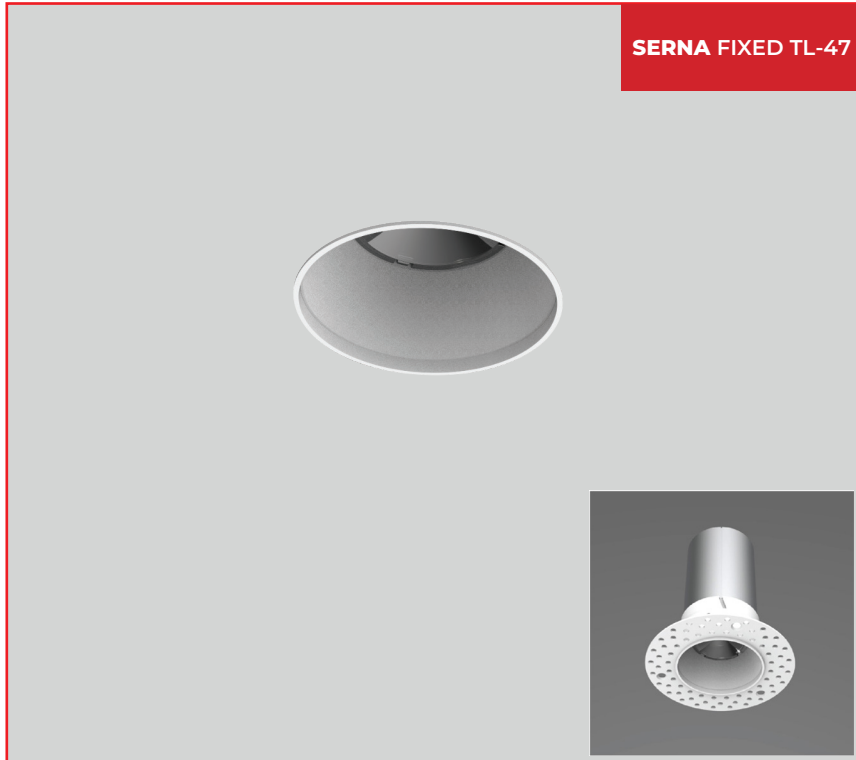

SERNA FIXED TL-47

Direct | Recessed

SERNA FIXED TL-47 is a premium recessed COB spotlight available in direct light distribution. Made from die-cast aluminium housing with a premium powder-coated finish, it offers durability and a clean architectural appearance.

Powered by a high-quality COB LED with a binning tolerance of ≤ 3 SDCM and CRI ≥ 90 , the luminaire delivers excellent colour consistency and maintains at least 70% of its luminous flux after 50,000 operating hours. High-efficiency optics with lens and reflector ensure precise and uniform illumination.

Available in 10W with beam angle options of 15°, 24°, and 36°, SERNA FIXED TL-47 is ideal for residential, retail, hospitality, and commercial applications. The adjustable design offers enhanced flexibility for accent and focused lighting requirements, while optional customization features further improve installation versatility and functionality.

Input Voltage- 220-240V AC

Physical

Outer Dia- 47.5mm

Height-74mm